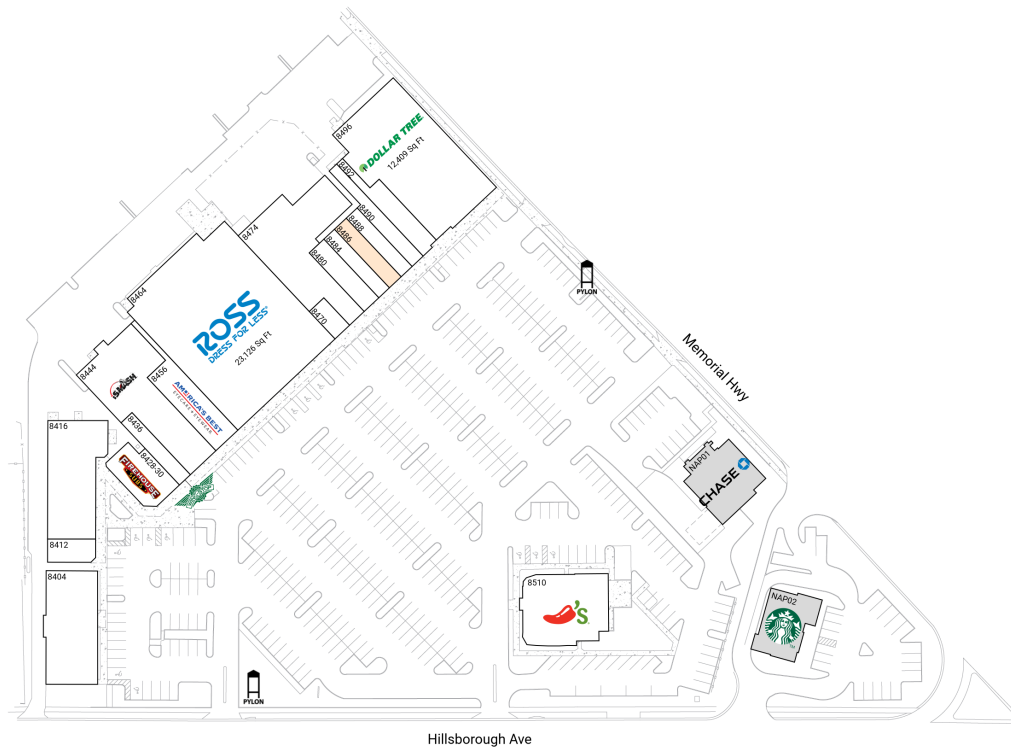

Ross Plaza

8404 West Hillsborough Avenue | Tampa, FL 33615

Hillsborough County Tampa-St. Petersburg-Clearwater, FL 89,207 Sq Ft

27.9959, -82.5797

Available Spaces

8486 1,290 Sq Ft 360°

Current Tenants Space size listed in square feet

8404	PhoQuyen Vietnamese Restaurant	5,300
8412	Pita's	1,100
8416	SalonPlex	6,132
8428-30	Firehouse Subs	2,362
8436	Wingstop	1,275
8444	iSmash	7,000
8456	America's Best Contacts & Eyeglasses	3,000
8464	Ross Dress for Less	23,126
8470	Rosey Nails	750
8474	A Child's World Learning Academy	8,000
8480	Mundo De Fajas	1,600
8484	Estrella Insurance	1,150
8488	Memorial Rx Specialty Pharmacy	1,200
8490	China Wok Chinese Food	1,600
8492	Xpress Mobile Repair & More	1,720
8496	Dollar Tree	12,409
8510	Chili's Grill & Bar	5,693
NAP01	Chase	4,500
NAP02	Starbucks	0

This site plan is for illustrative and information purposes only, showing the general layout of the shopping center; and is not a legal survey. Brixmor makes no representation or warranty that the shopping center is exactly as depicted as site conditions and tenant mix are subject to change over time.